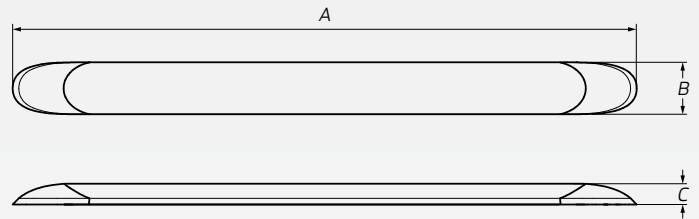

LED Interior Lamp

#1016, 1031, 1061, 10121

www.ledautolamps.com

DESCRIPTION

LED Autolamps Interior lamps, available in 12/24V input. Varying size to suit various applications and fittings. Features 6500K bright white LED's with a 120° spread. Low profile slimline design. Clear lens when not illuminated.

Comes with 3 year manufacturer warranty.

FEATURES

- 12/24V LED interior lamp (based on model)
- Powered by 6500K bright white LED's
- 120° spread lens
- Low profile slimline design
- Varying size to suit various applications & fittings
- Clear lens when not illuminated
- 3 year manufacturer warranty

TECHNICAL SPECIFICATIONS

Part No.	Voltage	Width (A)	Height (B)	Deep (C)	LED Count	Lumens	Description
1016	12V	100mm	25mm	10mm	16 SMD LED's	46lm	12V, 6500K white LED interior lamp.
1016/24	24V	100mm	25mm	10mm	16 SMD LED's	46lm	24V, 6500K white LED interior lamp.
1031	12V	150mm	25mm	10mm	31 SMD LED's	90lm	12V, 6500K white LED interior lamp.
1031/24	24V	150mm	25mm	10mm	31 SMD LED's	90lm	24V, 6500K white LED interior lamp.
1061LED	12V	300mm	25mm	10mm	61 SMD LED's	340lm	12V, 6500K white LED interior lamp.
1061/24	24V	300mm	25mm	10mm	61 SMD LED's	340lm	24V, 6500K white LED interior lamp.
10121	12V	600mm	25mm	10mm	121 SMD LED's	670lm	12V, 6500K white LED interior lamp.
10121/24	24V	600mm	25mm	10mm	121 SMD LED's	670lm	24V, 6500K white LED interior lamp.