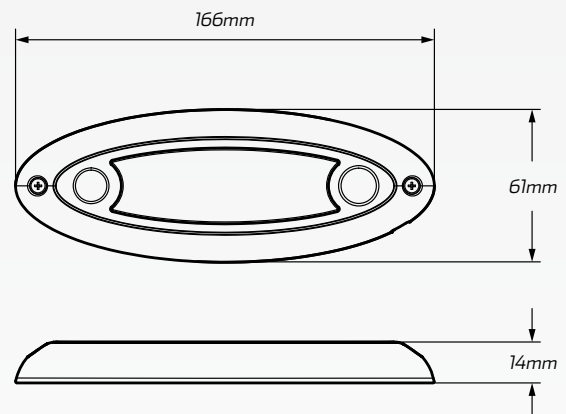

### FEATURES

- LED oval interior lamp
- Multi voltage input, accepts 10 - 30 Volt
- Equipped with rugged polycarbonate lens
- Produces 4500K natural white light
- Pre-wired with 200mm cable
- 380 raw lumens output
- Waterproof up to IP67 rating
- 2 year manufacturer warranty

### TECHNICAL SPECIFICATIONS

Voltage Range	• 10 - 30 Volt
Function	• Oval LED interior lamp
LED Count	• 27 LED's
Colour Temperature	• 4500K (natural white light)
Dimensions	• 166mm W x 61mm H x 14mm D
Lumens	• 380 raw lumens, 240 effective lumens
Wiring	• 200mm pre-wired cable
IP Rating	• IP67 rated
Operating Temperature	• -40°C to 60°C
Lens Material	• Polycarbonate lens
Base Material	• Aluminium ADC12

### DIMENSIONS