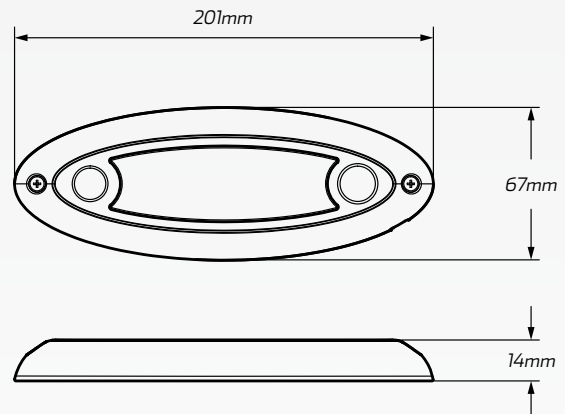

10-30V Oval  
LED Interior Lamp  
#20109WM-SW

www.ledautolamps.com

**DESCRIPTION**

10-30 Volt oval LED interior lamp. Equipped with on/off switch. Powered by 4500K high intensity natural white light LED's. Low profile design with 630 raw lumens output. Pre-wired with 200mm cable.

Comes with 2 year manufacturer warranty.

**FEATURES**

- LED oval interior lamp
- Multi voltage input, accepts 10 - 30 Volt
- Equipped with rugged polycarbonate lens
- Produces 4500K natural white light
- Pre-wired with 200mm cable
- 630 raw lumens output
- Waterproof up to IP67 rating
- 2 year manufacturer warranty

**2 YEAR WARRANTY**

**TECHNICAL SPECIFICATIONS**

Voltage Range	• 10 - 30 Volt
Function	• Oval LED interior lamp
LED Count	• 45 LED's
Colour Temperature	• 4500K (natural white light)
Dimensions	• 201mm W x 67mm H x 14mm D
Lumens	• 630 raw lumens, 400 effective lumens
Wiring	• 200mm pre-wired cable
IP Rating	• IP67 rated
Operating Temperature	• -40°C to 60°C
Lens Material	• Polycarbonate lens
Base Material	• Aluminium ADC12

**DIMENSIONS**

**Lux Distance Curve**