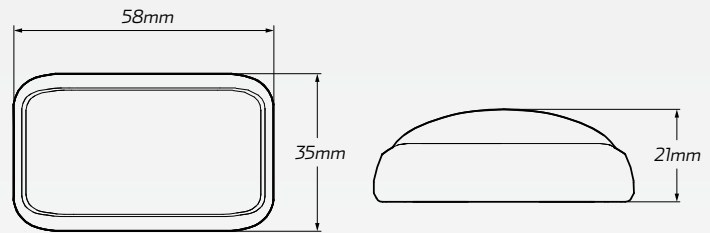

**35 Series LED Amber Side Marker Lamp**  
#35AM

www.ledautolamps.com

**DESCRIPTION**

LED Autolamps 12-24 Volt low profile and compact LED amber side marker lamp. Featured original LED Autolamps design, equipped with a black mounting bracket and clip in lens.

Comes installed with a 400mm pre-wired twin sheath cable. Waterproof up to IP67 rated. ADR approved.

5 year manufacturer warranty.

**FEATURES**

- Multivolt: 12 - 24 Volt
- Original LED Autolamps design
- Low profile and compact, easy to install
- Clip in replaceable lens
- Equipped with 400mm of twin sheathed cable
- Waterproof up to IP67 rated
- Available in a blister or box packaging
- 5 year manufacturer warranty

**TECHNICAL SPECIFICATIONS**

<b>Voltage Range</b>	• 12 - 24 Volt	<b>Dimensions</b>	• 35mm H x 58mm W x 21mm D
<b>Wattage</b>	• 0.10 Amps @ 12V / 0.07 Amps @ 28V DC	<b>Wiring</b>	• Pre-wired twin sheath
<b>Mounting</b>	• Surface mount	<b>Approvals</b>	• ADR 6/00/5 • CRN 33894
<b>IP Rating</b>	• IP67 rated		

**PART NUMBER**

Part Number.	Quantity	Packaging	Description
35AM	• 1 lamp	• Blister pack	• LED amber side marker & indicator lamp with 400mm sheathed cable. Blister pack.
35AMB	• 1 lamp	• Box packaging	• LED amber side marker & indicator lamp with 400mm sheathed cable. Boxed.