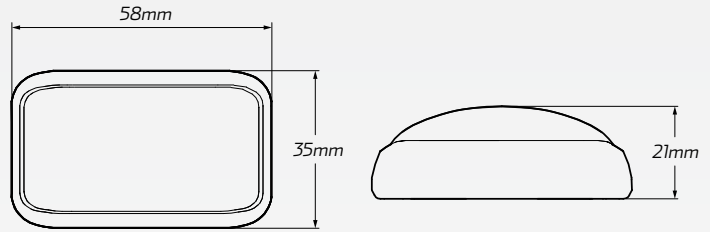

**35 Series LED  
Red Rear Marker Lamp**  
#35RM

www.ledautolamps.com

**DESCRIPTION**

LED Autolamps 12-24 Volt low profile and compact LED red rear marker lamp. Features an original LED Autolamp design, equipped with a black mounting bracket and clip in lens.

Comes installed with a 400mm pre-wired twin sheath cable. Waterproof up to IP67 rated. ADR approved.

5 year manufacturer warranty.

**FEATURES**

- Multivolt: 12 - 24 Volt
- Original LED Autolamps design
- Low profile and compact, easy to install
- Clip in replaceable lens
- Equipped with 400mm of twin sheathed cable
- Waterproof up to IP67 rated
- Available in a blister or box packaging
- 5 year manufacturer warranty

**TECHNICAL SPECIFICATIONS**

<b>Voltage Range</b>	• 12 - 24 Volt	<b>Dimensions</b>	• 35mm H x 58mm W x 21mm D
<b>Wattage</b>	• 0.12 Amps @ 12V / 0.07 Amps @ 28V DC	<b>Wiring</b>	• Pre-wired twin sheath
<b>Mounting</b>	• Surface mount	<b>Mounting Hole</b>	• 28.5mm CTC
<b>IP Rating</b>	• IP67 rated	<b>Approvals</b>	• ADR 49/00 / CRN 34007

**PART NUMBER**

Part Number.	Quantity	Packaging	Description
35RM	• 1 lamp	• Blister pack	• LED red rear marker lamp with 400mm sheathed cable. Blister pack.
35RMB	• 1 lamp	• Box packaging	• LED red rear marker lamp with 400mm sheathed cable. Boxed.