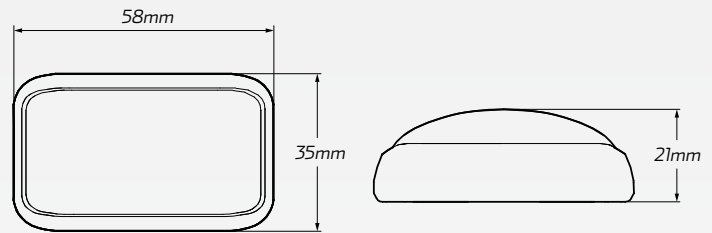

**35 Series LED Clear Front Marker Lamp**  
#35WM

www.ledautolamps.com

**DESCRIPTION**

LED Autolamps 12-24 Volt low profile and compact LED clear front marker lamp. Features an original LED Autolamp design, equipped with a black mounting bracket and clip in lens.

Comes installed with a 400mm pre-wired twin sheath cable. Waterproof up to IP67 rated. ADR approved.

5 year manufacturer warranty.

**FEATURES**

- Multivolt: 12 - 24 Volt
- Original LED Autolamps design
- Low profile and compact, easy to install
- Clip in replaceable lens
- Equipped with 400mm of twin sheathed cable
- Waterproof up to IP67 rated
- Available in a blister or box packaging
- 5 year manufacturer warranty

**TECHNICAL SPECIFICATIONS**

<b>Voltage Range</b>	• 12 - 24 Volt	<b>Dimensions</b>	• 35mm H x 58mm W x 21mm D
<b>Wattage</b>	• 0.05 Amps @ 12V / 0.04 Amps @ 28V DC	<b>Wiring</b>	• Pre-wired twin sheath
<b>Mounting</b>	• Surface mount	<b>Approvals</b>	• ADR 49/00 • CRN 34008
<b>IP Rating</b>	• IP67 rated		

**PART NUMBER**

Part Number.	Quantity	Packaging	Description
35WM	• 1 lamp	• Blister pack	• LED clear front marker lamp with 400mm sheathed cable. Blister pack.
35WMB	• 1 lamp	• Box packaging	• LED clear front marker lamp with 400mm sheathed cable. Boxed.