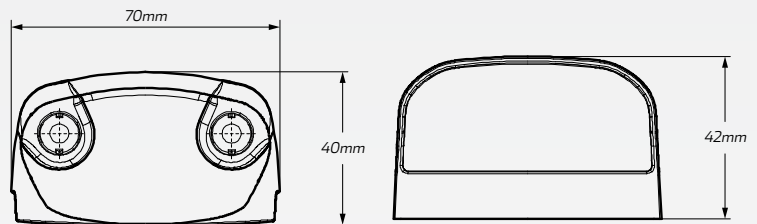

12-24V LED
Number Plate Lamp
#41BLM

www.ledautolamps.com

DESCRIPTION

12-24 Volt LED number plate lamp with rugged polycarbonate lens & ABS housing. Powered by 4 high intensity LED's. IP67 rated water and dust protection. Pre-wired with 230mm cable.

TECHNICAL SPECIFICATIONS

Voltage Range	• 12 - 24 Volt	Dimensions	• 42mm H x 70mm W x 40mm D
Function	• Number plate lamp	Mounting	• 45mm CTC
Lens Colour	• Clear	Wiring	• 230mm pre-wired cable
Lens Material	• Polycarbonate lens	IP Rating	• IP67 rated
Housing Material	• ABS base	Approvals	• ECE: License L-E9-00.1222 • CTA 48/00 CTA-060032
LED Count	• 4 high powered LED's		