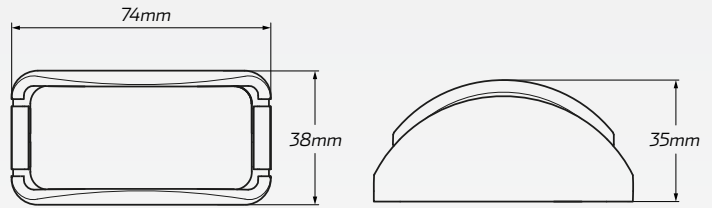

42 Series LED Red/Amber Side Marker Lamp
#42ARM

www.ledautolamps.com

Clear lens when not illuminated

DESCRIPTION

LED Autolamps 12-24 LED red/amber side marker lamp. Classic truck style a perfect aftermarket replacement. Equipped with a black mounting bracket and clip in replaceable lens.

Comes installed with a 160mm pre-wired twin sheath cable. Waterproof up to IP67 rated. ADR approved.

5 year manufacturer warranty.

FEATURES

- Multivolt: 12 - 24 Volt
- Clear lens design
- Classic truck style aftermarket replacement
- Clip in replaceable lens
- Equipped with 160mm of twin sheathed cable
- Waterproof up to IP67 rated
- Available in a blister or box of 10
- 5 year manufacturer warranty

TECHNICAL SPECIFICATIONS

Voltage Range	• 12 - 24 Volt	Dimensions	• 38mm H x 74mm W x 35mm D
Wattage	• 0.05 Amps @ 13.8V / 0.06 Amps @ 28V DC	Wiring	• 160mm pre-wired twin sheath
Mounting	• Surface mount	Mounting Hole	• 50.8mm / 28.5mm CTC
IP Rating	• IP67 rated	Approvals	• ADR 45/01 / CRN 42837

PART NUMBER

Part Number.	Quantity	Packaging	Description
42ARM	• 1 lamp	• Blister pack	• LED red/amber side marker lamp with 160mm sheathed cable. Blister pack.
42ARMB	• 10 lamps	• Box packaging	• 10 x LED red/amber side marker lamp with 160mm sheathed cable. Boxed.