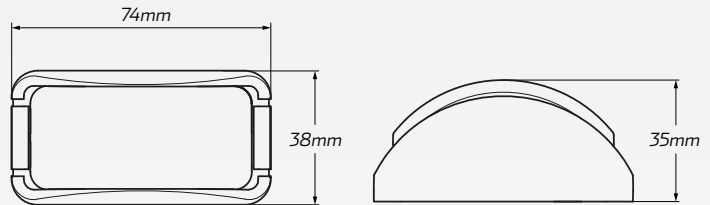

Comes installed with a 160mm pre-wired twin sheath cable. Waterproof up to IP67 rated. ADR approved.

5 year manufacturer warranty.

Clear lens when not illuminated

FEATURES

- Multivolt: 12 - 24 Volt
- Clear lens design
- Classic truck style aftermarket replacement
- Clip in replaceable lens
- Equipped with 160mm of twin sheathed cable
- Waterproof up to IP67 rated
- Available in a blister or box of 10
- 5 year manufacturer warranty

TECHNICAL SPECIFICATIONS

Voltage Range	• 12 - 24 Volt	Dimensions	• 38mm H x 74mm W x 35mm D
Wattage	• 0.05 Amps @ 13.8V / 0.06 Amps @ 28V DC	Wiring	• 160mm pre-wired twin sheath
Mounting	• Surface mount	Mounting Hole	• 50.8mm / 28.5mm CTC
IP Rating	• IP67 rated	Approvals	• ADR 49/00 / CRN 42839

PART NUMBER

Part Number.	Quantity	Packaging	Description
42RM	• 1 lamp	• Blister pack	• LED red rear marker lamp with 160mm sheathed cable. Blister pack.
42RMB	• 10 lamps	• Box packaging	• 10 x LED red rear marker lamp with 160mm sheathed cable. Boxed.