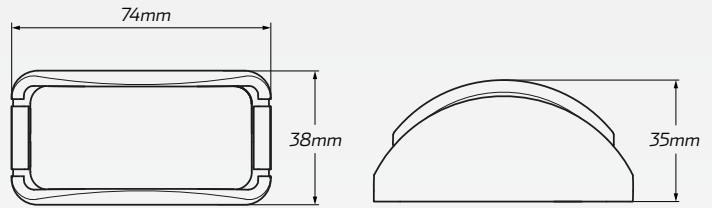

42 Series LED Clear Front Marker Lamp
#42WM

www.ledautolamps.com

DESCRIPTION

LED Autolamps 12-24 LED clear front marker lamp. Classic truck style a perfect aftermarket replacement. Equipped with a black mounting bracket and clip in replaceable lens.

Comes installed with a 160mm pre-wired twin sheath cable. Waterproof up to IP67 rated. ADR approved.

5 year manufacturer warranty.

FEATURES

- Multivolt: 12 - 24 Volt
- Clear lens design
- Classic truck style aftermarket replacement
- Clip in replaceable lens
- Equipped with 160mm of twin sheathed cable
- Waterproof up to IP67 rated
- Available in a blister or box of 10
- 5 year manufacturer warranty

TECHNICAL SPECIFICATIONS

Voltage Range	• 12 - 24 Volt	Dimensions	• 38mm H x 74mm W x 35mm D
Wattage	• 0.03 Amps @ 13.8V / 0.03 Amps @ 28V DC	Wiring	• 160mm pre-wired twin sheath
Mounting	• Surface mount	Mounting Hole	• 50.8mm / 28.5mm CTC
IP Rating	• IP67 rated	Approvals	• ADR 49/00 / CRN 42840

PART NUMBER

Part Number.	Quantity	Packaging	Description
42WM	• 1 lamp	• Blister pack	• LED clear front marker lamp with 160mm sheathed cable. Blister pack.
42WMB	• 10 lamps	• Box packaging	• 10 x LED clear front marker lamp with 160mm sheathed cable. Boxed.