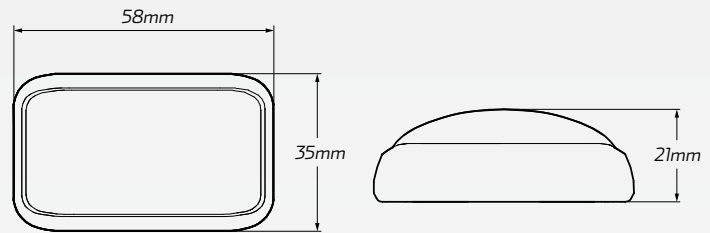

58 Series LED Amber Side Marker Lamp

#58AM

www.ledautolamps.com

DESCRIPTION

LED Autolamps 12-24 LED amber side marker & indicator lamp. New budget lens design perfect for aftermarket. Equipped with a black mounting bracket and clip in replaceable lens.

Comes installed with a 400mm pre-wired twin sheath cable. Waterproof up to IP67 rated. ADR approved.

5 year manufacturer warranty.

FEATURES

- Multivolt: 12 - 24 Volt
- Budget quality aftermarket marker lamp
- Low profile and compact, easy to install
- Clip in replaceable lens
- Equipped with 400mm of twin sheathed cable
- Waterproof up to IP67 rated
- Available in a blister or box of 10
- 5 year manufacturer warranty

TECHNICAL SPECIFICATIONS

Voltage Range	• 12 - 24 Volt	Dimensions	• 35mm H x 58mm W x 21mm D
Wattage	• 0.10 Amps @ 13.8V / 0.04 Amps @ 28V DC	Wiring	• Pre-wired twin sheath
Mounting	• Surface mount	Mounting Hole	• 28.5mm CTC
IP Rating	• IP67 rated	Approvals	• ADR 6/00/5 / CRN 38277

PART NUMBER

Part Number.	Quantity	Packaging	Description
58AM	• 1 lamp	• Blister pack	• LED amber marker & side indicator lamp with 400mm sheathed cable. Blister pack.
58AMB	• 10 lamp	• Box packaging	• 10 x LED amber marker & side indicator lamp with 400mm sheathed cable. Boxed.