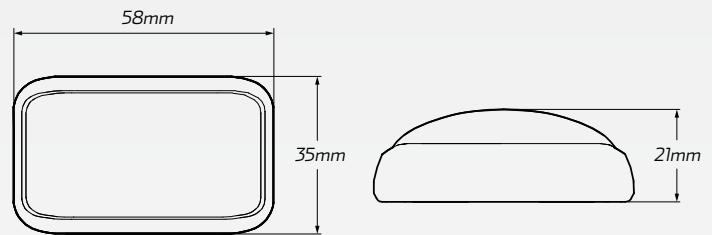

58 Series LED Red/Amber Rear Marker Lamp
#58ARM

www.ledautolamps.com

DESCRIPTION

LED Autolamps 12-24 LED red/amber side marker lamp. New budget lens design perfect for aftermarket. Equipped with a black mounting bracket and clip in replaceable lens. Comes installed with various pre-wired cable length. Waterproof up to IP67 rated. ADR approved. 5 year warranty.

TECHNICAL SPECIFICATIONS

Voltage Range	• 12 - 24 Volt	Dimensions	• 35mm H x 58mm W x 21mm D
Wattage	• 0.10 Amps @ 13.8V / 0.04 Amps @ 28V DC	Wiring	• Pre-wired twin sheath (model specific)
Mounting	• Surface mount	Mounting Hole	• 28.5mm CTC
IP Rating	• IP67 rated	Approvals	• ADR 45/01 / CRN 36841

PART NUMBER

Part Number.	Quantity	Packaging	Description
58ARM	• 1 lamp	• Blister pack	• LED red/amber side marker lamp with 400mm sheathed cable. Blister pack.
58ARMB	• 10 lamps	• Box packaging	• 10 x LED red/amber side marker lamp with 400mm sheathed cable. Boxed.
58ARM3	• 1 lamp	• Bulk pack	• LED red/amber side marker lamp with 3m sheathed cable. Bulk pack.
58ARMCSB	• 1 lamp	• Bulk pack	• LED red/amber side marker lamp with pre-wired 2 core plug. Bulk pack.