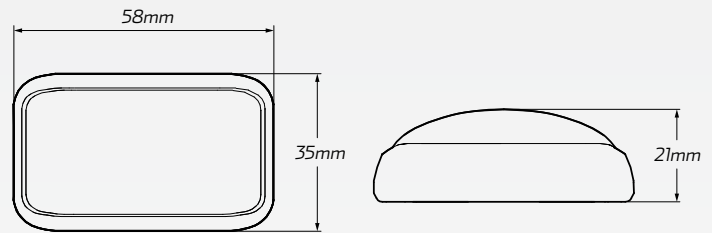

58 Series LED Red Rear Marker Lamp
#58RM

www.ledautolamps.com

DESCRIPTION

LED Autolamps 12-24 LED red rear marker lamp. New budget design perfect for aftermarket. Equipped with a black mounting bracket and clip in replaceable lens. Comes installed with a 400mm pre-wired twin sheath cable. Waterproof up to IP67 rated. ADR approved. 5 year manufacturer warranty.

FEATURES

- Multivolt: 12 - 24 Volt
- Budget quality aftermarket marker lamp
- Low profile and compact, easy to install
- Clip in replaceable lens
- Equipped with 400mm of twin sheathed cable
- Waterproof up to IP67 rated
- Available in a blister or box of 10
- 5 year manufacturer warranty

TECHNICAL SPECIFICATIONS

Voltage Range	• 12 - 24 Volt	Dimensions	• 35mm H x 58mm W x 21mm D
Wattage	• 0.12 Amps @ 13.8V / 0.04 Amps @ 28V DC	Wiring	• Pre-wired twin sheath
Mounting	• Surface mount	Mounting Hole	• 28.5mm CTC
IP Rating	• IP67 rated	Approvals	• ADR 49/00 / CRN 36840

PART NUMBER

Part Number.	Quantity	Packaging	Description
58RM	• 1 lamp	• Blister pack	• LED red rear marker lamp with 400mm sheathed cable. Blister pack.
58RMB	• 10 lamp	• Box packaging	• 10 x LED red rear marker lamp with 400mm sheathed cable. Boxed.