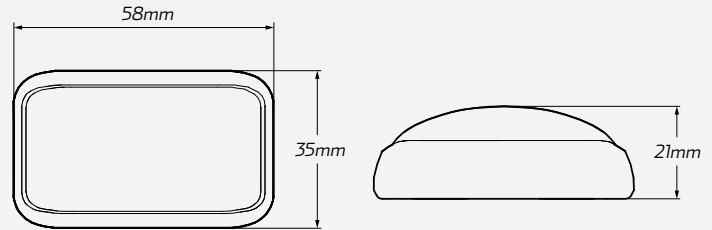

58 Series LED Clear Front Marker Lamp
#58WM

www.ledautolamps.com

DESCRIPTION

LED Autolamps 12-24 LED clear front marker lamp. New budget lens design perfect for aftermarket. Equipped with a black mounting bracket and clip in replaceable lens. Comes installed with a 400mm pre-wired twin sheath cable. Waterproof up to IP67 rated. ADR approved. 5 year manufacturer warranty.

FEATURES

- Multivolt: 12 - 24 Volt
- Budget quality aftermarket marker lamp
- Low profile and compact, easy to install
- Clip in replaceable lens
- Equipped with 400mm of twin sheathed cable
- Waterproof up to IP67 rated
- Available in a blister or box of 10
- 5 year manufacturer warranty

TECHNICAL SPECIFICATIONS

Voltage Range	• 12 - 24 Volt	Dimensions	• 35mm H x 58mm W x 21mm D
Wattage	• 0.05 Amps @ 13.8V / 0.03 Amps @ 28V DC	Wiring	• Pre-wired twin sheath
Mounting	• Surface mount	Mounting Hole	• 28.5mm CTC
IP Rating	• IP67 rated	Approvals	• ADR 49/00 / CRN 36842

PART NUMBER

Part Number.	Quantity	Packaging	Description
58WM	• 1 lamp	• Blister pack	• LED clear front marker lamp with 400mm sheathed cable. Blister pack.
58WMB	• 10 lamp	• Box packaging	• 10 x LED clear front marker lamp with 400mm sheathed cable. Boxed.