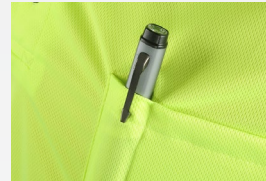

**NARVA**® ALS Rechargeable LED Pen Light  
THE VISION TO GO FURTHER #71440

www.narva.com.au

2 YEAR WARRANTY

**DESCRIPTION**

This exceptionally built versatile pen light produces a bright 150 lumen crisp white light output thanks to the high efficiency COB L.E.D. Selectable output between 2 (peak output) and 4 (low output) hours continuous run time with a quick 2-3 hour charge time. Comes with a secured grip ideal for pockets and side mounted on/off switch for ease of use. Includes brightness memory.

USB charging

**FEATURES**

- High efficiency COB LED provides 150 lumens
- 2 hours of use at peak output
- 4 hours use at low output before recharging require
- 100 lumen torch function, 3 hours use before charging required
- User friendly secure metal clip
- Charge via USB lead
- 2 - 3 hours charge time
- User friendly brightness memory
- High quality metal housing
- Lithium battery with no memory effect

Ideal for pockets

Small & compact

**TECHNICAL SPECIFICATIONS**

<b>LED Type</b>	• High efficiency COB LED
<b>Lumen Output</b>	• 150 lumen flood light • 100 lumen torch function
<b>LED Battery Life</b>	• 2 hours @ high output • 4 hours @ low output
<b>Torch Battery Life</b>	• 3 hours
<b>Battery Type</b>	• Lithium battery
<b>Charging Time</b>	• 2 - 3 hours charge time
<b>Housing Material</b>	• Metal housing
<b>Feature</b>	• Brightness memory function

100 lumens torch function

150 lumens flood light

Secured metal clip

High quality metal casing

240V charging lead