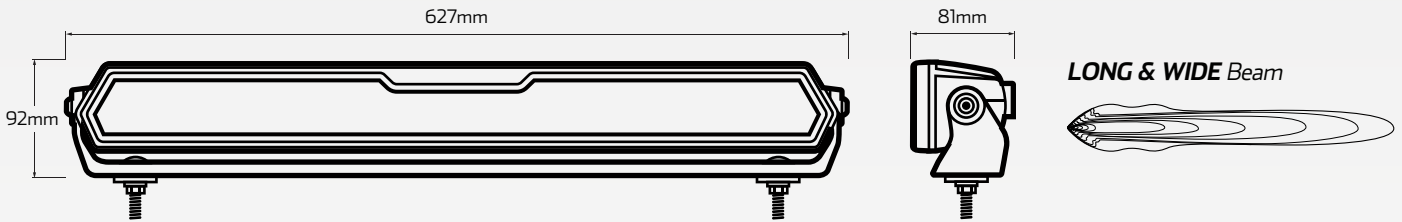

NARVA® 10-33 Volt, 24" Ultima Light Bar
#71720BK - Long & Wide Beam

www.narva.com.au

DESCRIPTION

10-33V, 24" Ultima Light Bar with long & wide hybrid beam.

These light bars are equipped with 38 high powered Osram LED's, providing an outstanding 900m @ 1 lux long & wide hybrid beam with improved clarity. The built-in Nitto breather vent ensures an improved cooling for all-time optimised light performance. Encased in a single-piece pressure die-cast aluminium housing, hard coated polycarbonate lens, and IP69K water and dust protection, these light bars are designed to withstand!

Includes a 10 year manufacturer warranty for the ultimate peace of mind.

Built-in DT4 Connector

Nitto Breather Vent

Ultima Connect + Compatible (optional)

DIMENSION DIAGRAM

TECHNICAL SPECIFICATIONS

Input Voltage	• 10 - 33 Volt DC
Current Draw	• 24A / 30A boost
Wattage	• 325W / 390W boost
LED Count	• 38 Osram LED's
Raw Lumen Rating	• 16,500lm
Effective Lumen Rating	• 18,100lm
Colour Temperature	• 5700K +/-5%
Operating Temperature	• -40°C to 60°C

Beam Width @ 1 Lux	• 65m
Distance @ 1 Lux	• 900m
Body Materials	• Pressure die-cast aluminium
Lens Material	• Hard coated polycarbonate
Bracket Material	• Glass filled nylon
Dimensions	• 627mm W x 92mm H x 81mm D
Weight	• 2.8kg
Warranty	• 10 year manufacturer warranty