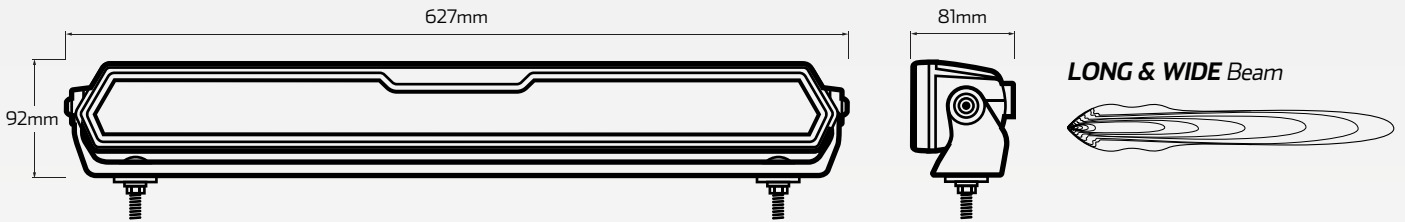

DIMENSION DIAGRAM