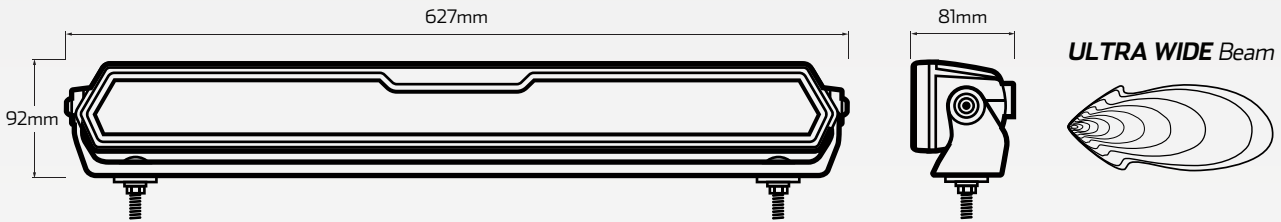

NARVA® 10-33 Volt, 24" Ultima Light Bar
#71725BK - Ultra Wide Beam

www.narva.com.au

DESCRIPTION

10-33V, 24" Ultima Light Bar with ultra wide flood beam.

These light bars are equipped with 38 high powered Osram LED's, providing an outstanding 750m @ 1 lux ultra wide flood beam with improved clarity. The built-in Nitto breather vent ensures an improved cooling for all-time optimised light performance. Encased in a single-piece pressure die-cast aluminium housing, hard coated polycarbonate lens, and IP69K water and dust protection, these light bars are designed to withstand!

Includes a 10 year manufacturer warranty for the ultimate peace of mind.

Built-in DT4 Connector

Nitto Breather Vent

Ultima Connect + Compatible (optional)

DIMENSION DIAGRAM

TECHNICAL SPECIFICATIONS

Input Voltage	• 10 - 33 Volt DC	Beam Width @ 1 Lux	• 95m
Current Draw	• 24A / 30A boost	Distance @ 1 Lux	• 750m
Wattage	• 325W / 390W boost	Body Materials	• Pressure die-cast aluminium
LED Count	• 38 Osram LED's	Lens Material	• Hard coated polycarbonate
Raw Lumen Rating	• 16,500lm	Bracket Material	• Glass filled nylon
Effective Lumen Rating	• 18,350lm	Dimensions	• 627mm W x 92mm H x 81mm D
Colour Temperature	• 5700K +/-5%	Weight	• 2.8kg
Operating Temperature	• -40°C to 60°C	Warranty	• 10 year manufacturer warranty

BEAM COVERAGE