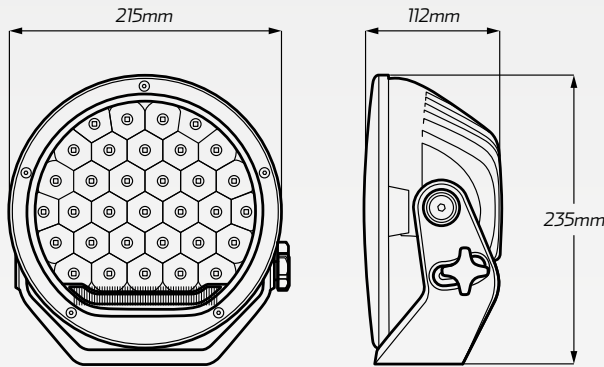

NARVA® Ultima 215 MK2
Black Driving Light Kit
#71742BK

www.narva.com.au

DESCRIPTION

The Ultima 215 MK2 features a new brighter and bolder beam of driving lights with up to 30% more light volume & a 20% more distance than it's predecessor. Comes in a stunning black colour with 3 different bold colour trims and a dark tinted stealth lens. Equipped with IP66 & IP67 rating, this light is ready to endure the harshest conditions Australia offers. ECE R10 approved.

BEAM COVERAGE

Beam coverage with 2 lamps

DRIVING

TECHNICAL SPECIFICATIONS

Voltage Range	• 9 - 33 Volt	Colour Temperature	• 5700 K
Current Draw	• 14.4A at 12 Volt	Housing Material	• Die-cast aluminium
Wattage	• 165 Watts	Lens Material	• Hard Coated Polycarbonate Lens
LED Count	• 33 x 5W Osram LED's	IP Rating	• IP66 & IP67 rated
Lumen Rating	• Raw: 21,780lm / Eff: 15,410lm	Accessories	<ul style="list-style-type: none"> • 1 x 12V 'Plug N Play' Wiring Kit • 3 x Pairs of Different Bold Colour Trims • 2 x Clear & Tinted Lens Protector
Operating Temperature	• -40°C to 65°C		