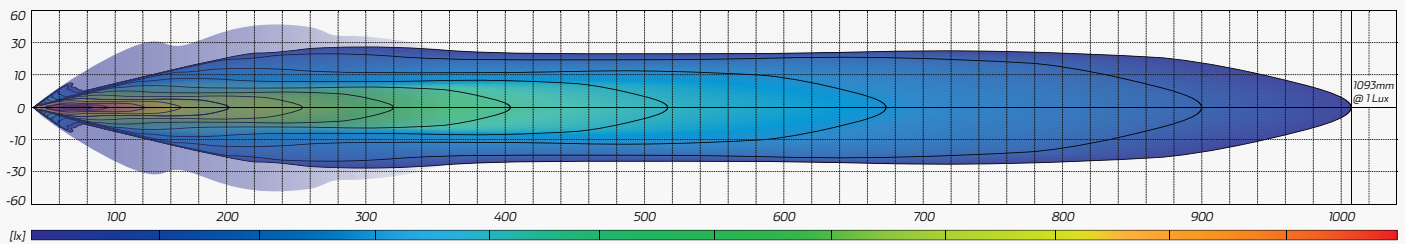

NARVA® Ultima 215 MK2
Black Driving Light Kit
#71742BK

www.narva.com.au

DESCRIPTION

The Ultima 215 MK2 features a new brighter and bolder beam of driving lights with up to 30% more light volume & a 20% more distance than it's predecessor. Comes in a stunning black colour with 3 different bold colour trims and a dark tinted stealth lens. Equipped with IP66 & IP67 rating, this light is ready to endure the harshest conditions Australia offers. ECE R10 approved.

BEAM COVERAGE

Beam coverage with 2 lamps

DRIVING

TECHNICAL SPECIFICATIONS

Voltage Range	• 9 - 33 Volt	Colour Temperature	• 5700 K
Current Draw	• 14.4A at 12 Volt	Housing Material	• Die-cast aluminium
Wattage	• 165 Watts	Lens Material	• Hard Coated Polycarbonate Lens
LED Count	• 33 x 5W Osram LED's	IP Rating	• IP66 & IP67 rated
Lumen Rating	• Raw: 21,780lm / Eff: 15,410lm	Accessories	<ul style="list-style-type: none"> • 1 x 12V 'Plug N Play' Wiring Kit • 3 x Pairs of Different Bold Colour Trims • 2 x Clear & Tinted Lens Protector
Operating Temperature	• -40°C to 65°C		