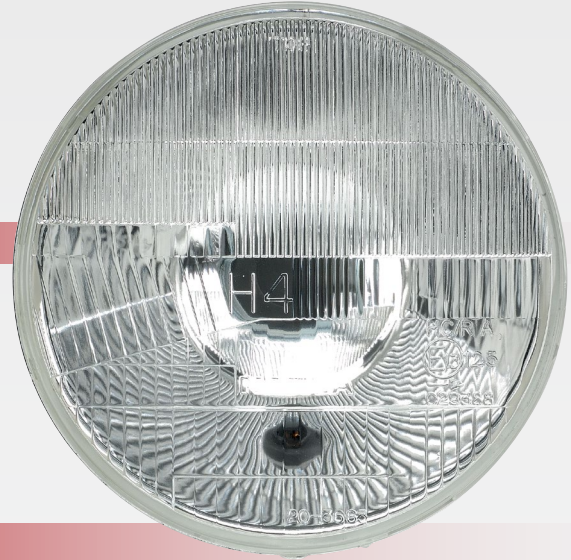

**NARVA®** 7" H4 Globe  
THE VISION TO GO FURTHER Headlamp Conversion  
#72036

www.narva.com.au

**DESCRIPTION**

7" (178mm diameter) headlamp conversion lamp with flat glass face & park light option. Available as a kit with 2 headlamp inserts & H4 globes (park lamps not included).

Takes H4 halogen globe (not included).  
Can replace both sealed or semi-sealed beams.

**FEATURES**

- 178mm diameter headlamp conversion lamp
- Replace both sealed & semi-sealed beams
- Equipped with a flat glass face & park light option
- ADR approved
- Takes H4 halogen globe (not included)
- Available as a kit with 2 headlamp inserts & globes

**72038 & 72040**  
Headlight conversion kit

**TECHNICAL SPECIFICATIONS**

<b>Function</b>	• Headlamp conversion	<b>Dimensions</b>	• 178mm diameter
<b>Globe Type</b>	• H4 halogen globe (not included)	<b>Approvals</b>	• ADR 46/00 25050 (lamp only) • ADR 49/00 25051 (lamp only)

**PART NUMBERS**

Part Number.	Comprises	Description
72036	• 1 x H4 headlamp conversion lamp	• 178mm headlamp conversion with a flat glass face.
72038	• 2 x headlamp conversion, 2 x 12V H4 100/55W globes, 2 x dust covers	• H4 headlamp conversion kit with 2 x H4 100/55W globes.
72040	• 2 x headlamp conversion, 2 x 12V H4 60/55W globes, 2 x dust covers	• H4 headlamp conversion kit with 2 x H4 60/55W globes.