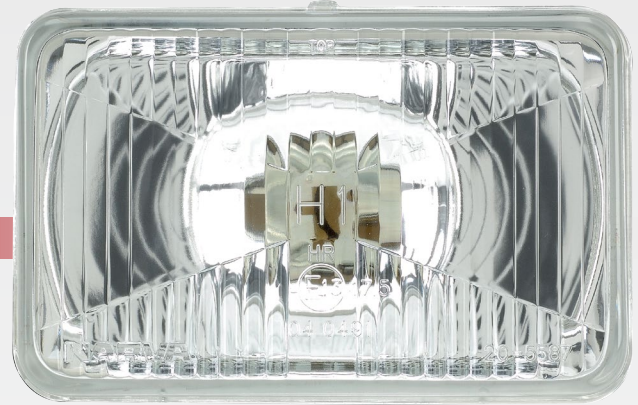

NARVA® Rectangle H1 Globe
Headlamp Conversion
#72076

www.narva.com.au

DESCRIPTION

Rectangle headlamp conversion lamp with flat glass face. High beam headlamp lens. ADR approved. Available in a kit with included globes.

Takes H1 halogen globe (not included).
Can replace both sealed or semi-sealed beams.

FEATURES

- Rectangle headlamp conversion lamp
- Replace both sealed & semi-sealed beams
- Equipped with park light option
- ADR approved
- Takes H1 halogen globe (not included)
- Available as a kit with 2 headlamp inserts & globes

72078 & 72080
Headlight conversion kit

TECHNICAL SPECIFICATIONS

Function	• Headlamp conversion	Dimensions	• 165mm W x 100mm H
Globe Type	• H1 halogen globe (not included)	Approvals (Lamp Only)	• ADR 46/00 25098

PART NUMBERS

Part Number.	Comprises	Description
72076	• 1 x H1 headlamp conversion lamp	• Rectangular headlight conversion lamp with a flat glass face.
72078	• 2 x headlamp conversion (72076), 2 x 12V H1 55W globes	• H1 headlamp conversion kit with 2 x 12V H1 55W globes
72080	• 2 x headlamp conversion (72076), 2 x 12V H1 100W globes	• H1 headlamp conversion kit with 2 x 12V H1 100W globes