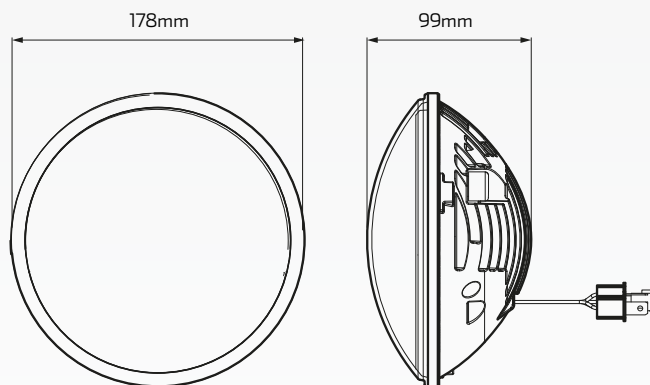

**NARVA**® LED 7" (178mm)  
Headlamp Convesion Kit  
#72104

www.narva.com.au

**DESCRIPTION**

9-33V, LED 7" (178mm) high/low headlamp insert with DRL function. Bright white 6000K light output.

Features high impact polycarbonate lens, impact and corrosion resistant die-cast aluminium housing and free-form reflector.

High Beam

Low Beam

Park Light

**TECHNICAL SPECIFICATIONS**

**Dimensions**

<b>Voltage</b>	• 9 - 33 Volt
<b>Current Draw</b>	• Low Beam: 2.6A @ 12V / 1.3A @ 24V • High Beam: 1.9A @ 12V / 0.9A @ 24V
<b>Lens Material</b>	• Polycarbonate lens
<b>Housing Material</b>	• Die-cast aluminium housing
<b>Dimensions</b>	• 178mm diameter x 99mm deep
<b>Wiring</b>	• Pre-wired H4 connector
<b>IP Rating</b>	• IP68 & IP69K rated
<b>Approvals</b>	• ADR 46/00 CRN E24-112R-016129 • ADR 76/00 CRN E24-87R-006135 • ADR 49/00 CRN E24-7R-026129