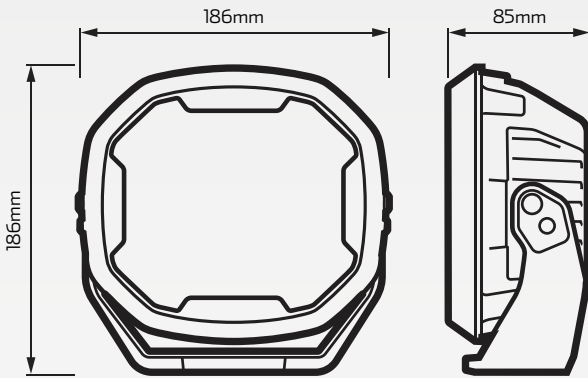

NARVA® 12/24 Volt, 7" EX2-R
THE VISION TO GO FURTHER Driving Light Kit
#72174

www.narva.com.au

DESCRIPTION

9-33V, 7" EX2-R LED Driving Light. These lights produces up to 8,160lm of exceptional beam pattern (460m @ 1 lux) with increased width for improved safety. Equipped with clever harness installation system for an extra easy installation & durable IP68 & IP69K protected rugged build quality. Features ADR approved white front position lights with RGB technology, offering a choice of 48 colours. 7 year manufacturer warranty.

EX2-R range comes with customisation option at no extra charge. Redeemable via QR code online!

TECHNICAL SPECIFICATIONS (Single Light)

Input Voltage	• 9 - 33 Volt DC
Current Draw	• 5.78A at 13.5 Volt / 2.79A at 28 Volt
Wattage	• 120 Watts
LED Count	• 24 x 5W CREE LED's
Lumen Rating	• Raw: 8,160lm / Eff: 6,000lm
Colour Temperature	• 5700K +/-5%
Operating Temperature	• -40°C to 60°C
Approvals	• ECE R10, RCM approved

Colour Rendering Index	• 70
Body Materials	• Pressure die-cast aluminium
Lens Material	• Hard coated polycarbonate
Bracket Material	• Nylon +30% glass filled
Dimensions	• 186mm W x 186mm H x 85mm D
Protection	• Reverse polarity protection • Over and under voltage protection
IP Rating	• IP68 & IP69K rated