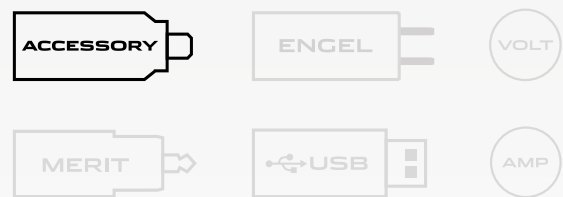

Can be installed with or without the mounting panel.

Amp Rating: 20A at 12V / 10A at 24V.

FEATURES

- Dust proof covers to prevent dust & dirt from entering when not in use
- Easy to install
- Can be installed with or without the mounting panel
- Suitable for 4WD, camping, caravan & marine environments

TECHNICAL SPECIFICATIONS

Application	• Accessory Socket
Input Voltage	• 12 - 24 Volt
Amperage Rating	• 20A @ 12V, 10A @ 24V
Dimensions	• 42mm H x 53mm L x 79mm D

SOCKET TYPE

APPLICATIONS

1	• 4 Wheel Drives Vehicles
2	• Camping Vehicles
3	• Caravans
4	• Cars & Trucks
6	• Marine Equipments