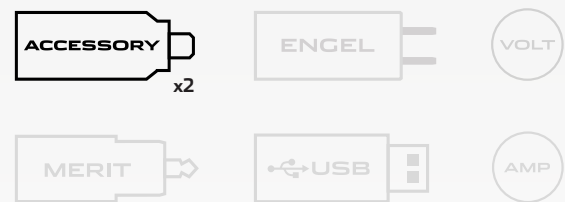

NARVA® Twin Flush Mount
Acc/Acc Socket
#81027BL

www.narva.com.au

DESCRIPTION

Heavy duty standard size dual accessory socket with twin flush mount bracket. Features a rugged design and dust proof cover. Can be installed with or without the mounting panel. Amperage Rating: 20A at 12V, 10A at 24V.

TECHNICAL SPECIFICATIONS

Input Voltage	• 12 - 24 Volt
Amperage Rating	• 20A @ 12V, 10A @ 24V
Dimensions	• 45mm H x 105mm L x 44mm D
Mounting	• 86mm CTC

SOCKET TYPE

APPLICATIONS

1	• 4 Wheel Drives Vehicles
2	• Camping Vehicles
3	• Caravans
4	• Cars & Trucks
6	• Marine Equipments