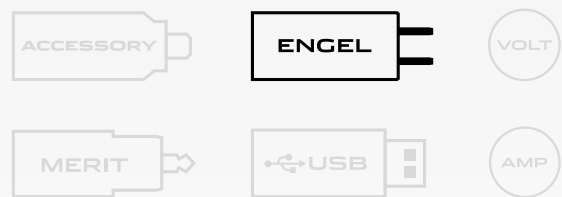

NARVA® Single Flush Mount
Engel Socket
#81132BL

www.narva.com.au

DESCRIPTION

Heavy duty standard size engel socket with flush mount bracket.
Features a rugged design and dust proof cover.
Can be installed with or without the mounting panel.
Rated at 15A @ 12V / 7.5A @ 24V. 29mm mounting diameter.

TECHNICAL SPECIFICATIONS

Input Voltage	• 12 - 24 Volt
Amperage	• 15A @ 12V, 7.5A @ 24V
Dimensions	• 45mm H x 60mm L x 44mm D
Mounting	• 48.5mm CTC

SOCKET TYPE

APPLICATIONS

1	• 4 Wheel Drives Vehicles
2	• Camping Vehicles
3	• Caravans
4	• Cars & Trucks
6	• Marine Equipments