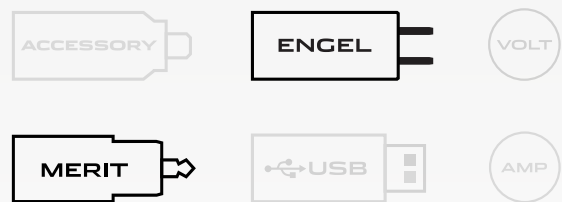

SOCKET TYPE