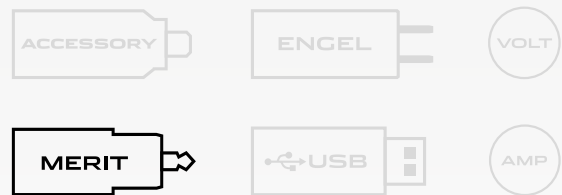

Amp Rating: 16A at 12V / 8A at 24V.

FEATURES

- Dust proof covers to prevent dust & dirt from entering when not in use
- Easy to install
- Can be installed with or without the mounting panel
- Suitable for 4WD, camping, caravan & marine environments

TECHNICAL SPECIFICATIONS

Application	• Merit Socket
Input Voltage	• 12 - 24 Volt
Amperage Rating	• 16A @ 12V, 8A @ 24V
Dimensions	• 42mm H x 53mm L x 79mm D

SOCKET TYPE

APPLICATIONS

1	• 4 Wheel Drives Vehicles
2	• Camping Vehicles
3	• Caravans
4	• Cars & Trucks
6	• Marine Equipments