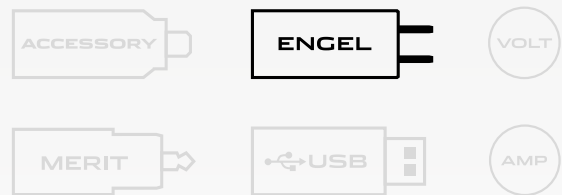

Amp Rating: 15A at 12V / 7.5A at 24V.

FEATURES

- Dust proof covers to prevent dust & dirt from entering when not in use
- Easy to install
- Can be installed with or without the mounting panel
- Suitable for 4WD, camping, caravan & marine environments

TECHNICAL SPECIFICATIONS

Application	• Engel Socket
Input Voltage	• 12 - 24 Volt
Amperage Rating	• 15A @ 12V, 7.5A @ 24V
Dimensions	• 42mm H x 53mm L x 79mm D

SOCKET TYPE

APPLICATIONS

1	• 4 Wheel Drives Vehicles
2	• Camping Vehicles
3	• Caravans
4	• Cars & Trucks
6	• Marine Equipments