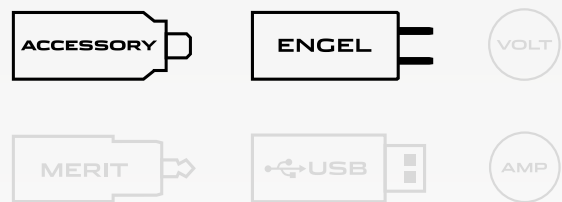

SOCKET TYPE