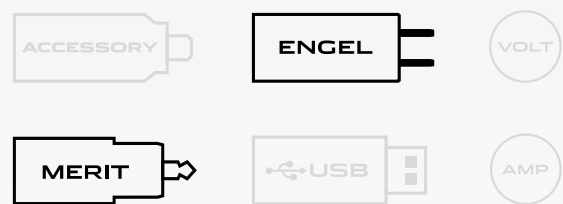

Can be installed with or without the mounting panel.

Amp Rating: Mrt - 16A at 12V, 8A at 24V / Eng - 15A at 12V, 7.5A at 24V.

FEATURES

- Dust proof covers to prevent dust & dirt from entering when not in use
- Easy to install
- Can be installed with or without the mounting panel
- Suitable for 4WD, camping, caravan & marine environments

TECHNICAL SPECIFICATIONS

Applications	• Merit & Engel
Input Voltage	• 12 - 24 Volt
Amperage Rating	• Merit - 16A @ 12V, 8A @ 24V • Engel - 15A @ 12V, 7.5A @ 24V
Dimensions	• 45mm H x 92mm L x 83mm D

SOCKET TYPE