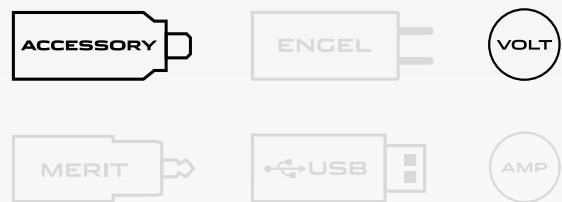

SOCKET TYPE