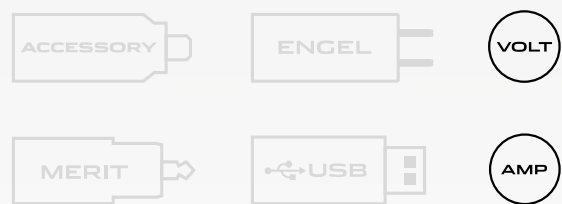

NARVA® Twin Surface Mount
Volt/Amp Meter
#81178BL

www.narva.com.au

DESCRIPTION

Heavy duty standard size Volt & Amp meter with twin surface mount bracket. Features a rugged design.
Can be installed with or without the mounting panel.
Volt meter range: 6 - 33V DC, Amp meter range: 0.5 - 20 Amp.

TECHNICAL SPECIFICATIONS

Applications	• Volt & Amp Meter
Input Voltage	• 12 - 24 Volt
Volt Meter Range	• 6 - 33 Volt DC
Amp Meter Range	• 0.5 - 20 Amp
Dimensions	• 45mm H x 92mm L x 83mm D

SOCKET TYPE

APPLICATIONS