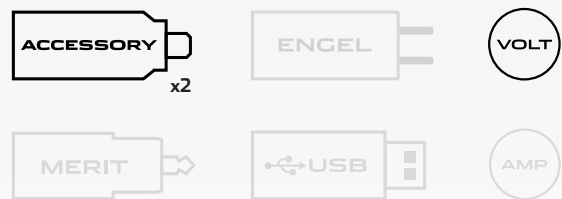

Can be installed with or without the mounting panel.  
Amp Rating: 20A at 12V, 10A at 24V, Volt Meter: 6-33V DC.

**FEATURES**

- Dust proof covers to prevent dust & dirt from entering when not in use
- Easy to install
- Can be installed with or without the mounting panel
- Suitable for 4WD, camping, caravan & marine environments

**TECHNICAL SPECIFICATIONS**

Input Voltage	• 12 - 24 Volt
Amperage Rating	• Accessory - 20A @ 12V, 10A @ 24V
Volt Meter Range	• 6 - 33 Volt
Dimensions (Mount)	• 45mm H x 135mm L x 78mm D

**SOCKET TYPE**