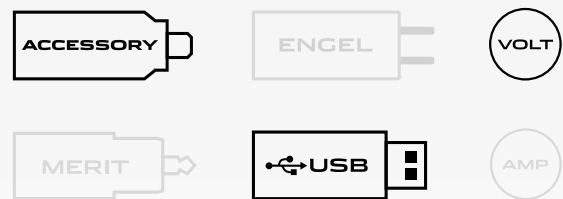

SOCKET TYPE