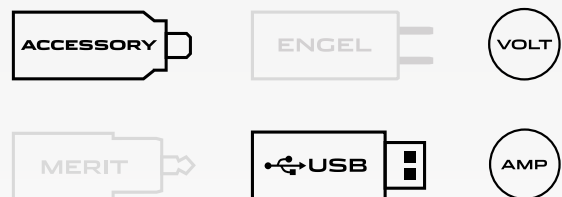

SOCKET TYPE