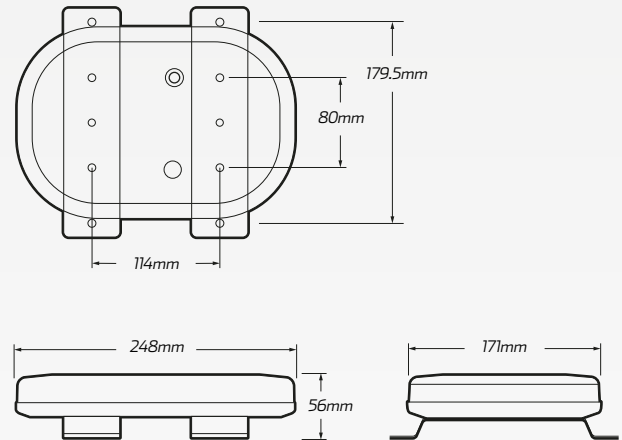

FLASH PATTERNS

FLASH PATTERNS

1	• Single (constantly on)	5	• Quint rotating
2	• Double (all flashing) SAE	6	• Rotating
3	• Ultra (alternate flashing)	7	• Ultra (all/alt. flash)
4	• Ultra (cross flashing)	8	• Ultra-double (all. flash)

TECHNICAL SPECIFICATIONS

Voltage	• 12/24 Volt
Peak Current Draw	• 3.6 Amp @ 12 Volt
IP Rating	• IP67 rated
Operating Temperature	• -30°C to 60°C
Night Mode Percentage	• 30%

Dimensions	• 248mm (L) x 171mm (W) x 56mm (H)
Lens Colour	• Amber lens
Cable Length	• 2 metres
Approvals	• SAE Class 1, ECE R65 Class 2 & Level 3 radio safe
Supersedes	• 85010AC