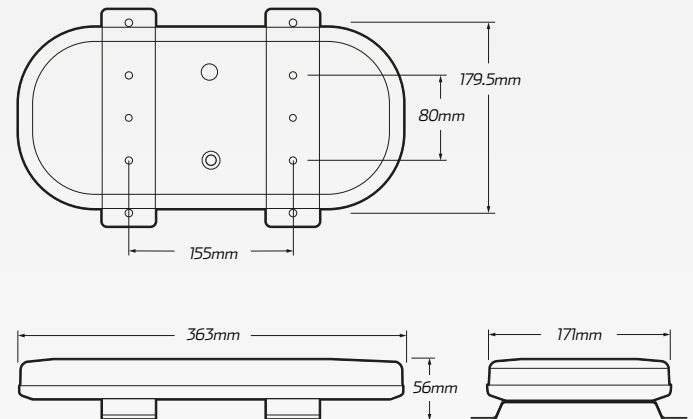

FLASH PATTERNS

FLASH PATTERNS

1	• Single (constantly on)	5	• Quint rotating
2	• Double (all flashing) SAE	6	• Rotating
3	• Ultra (alternate flashing)	7	• Ultra (all/alt. flash)
4	• Ultra (cross flashing)	8	• Ultra-double (all. flash)

TECHNICAL SPECIFICATIONS

Voltage	• 12/24 Volt
Peak Current Draw	• 3.8 Amp @ 12 Volt
IP Rating	• IP67 rated
Operating Temperature	• -30°C to 60°C
Night Mode Percentage	• 30%

Dimensions	• 363mm (L) x 171mm (W) x 56mm (H)
Lens Colour	• Smoked lens
Cable Length	• 2 metres
Approvals	• SAE Class 1, ECE R65 Class 2 & Level 3 radio safe
Supersedes	• 85014A