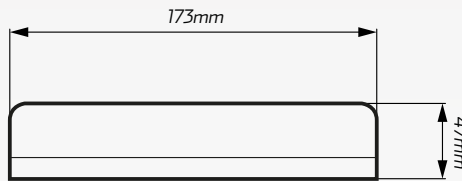

NARVA® Aeromax Mini LED
Amber Light Box
#85014A

www.narva.com.au

DESCRIPTION

12/24 Volt Aeromax mini LED light box with amber lens. Features SAE class 1 approval, utilizing 14 x 3 high powered LED to deliver outstanding warning light output. 8 selectable flash patterns including alternate flashes. Sturdy polycarbonate lens with included low profile mounting brackets. IP66 rated dust and water protection. 5 year LED warranty. A compact alternative for traditional rotating beacons.

FEATURES

- Dual voltage input: 12/24 Volt
- Minimal slimline design, suitable for height restriction usage
- Low profile mounting bracket included (permanent mounting)
- 14 x 3 high powered LED's
- 8 selectable flash patterns including alternate flashes
- IP66 rated dust and water protection
- 5 year LED warranty

DIMENSIONS

TECHNICAL SPECIFICATIONS

Voltage	• 12/24 Volt
Current Draw	• 1.9A @ 12 Volt, 0.9A @ 24 Volt
IP Rating	• IP66 rated
Lens Material	• Polycarbonate lens
LED Count	• 14 x 3 high powered LED's

Mounting	• Low profile mounting brackets
Colour	• Amber
Dimensions	• 365mm (L) x 173mm (D) x 47mm (H)
Flash Patterns	• 8 flash patterns
Approvals	• SAE Class 1 approved