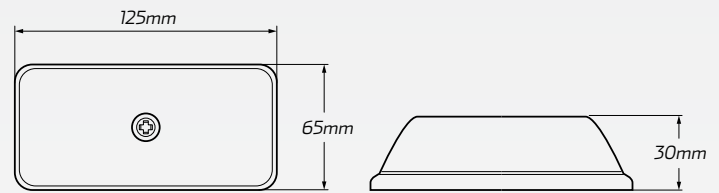

NARVA® Festoon Red/Amber
Side Marker Lamp
#85760

www.narva.com.au

DESCRIPTION

Red/amber side marker lamp. Accept 5W festoon globes. Suitable for both 12/24V globe application.

ADR 45/00 & ECE 15389 approved.

Replacement lens available.

FEATURES

- Red/amber side marker lamp
- Accepts 1 x 5W festoon globe
- Suitable for 12/24V globe application
- Easy lens replacement when required
- ADR 45/00 & ECE 15389 approved
- Festoon globe not included
- Available in a blister pack with installed festoon globe

TECHNICAL SPECIFICATIONS

Voltage Range	• 12/24 Volt (based of installed festoon voltage)	Lens	• Polycarbonate replaceable lens
Current Draw	• Max 5W	Application	• Red/amber side marker lamp
Mounting	• Surface mount	Approvals	• ADR 49/00 • ECE 15389
Dimensions	• 65mm H x 125mm W x 30mm D		