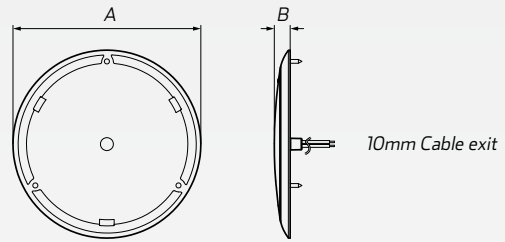

NARVA® Round LED Interior Lamp
THE VISION TO GO FURTHER #87500, 87502

www.narva.com.au

DESCRIPTION

9 - 33V high powered compact interior light. Low profile & non intrusive design. Features on/dim/off function through a touch sensitive switch. Powered by powerful SMD LED's. Can be centrally wired & recalls last setting used via memory function.

TECHNICAL SPECIFICATIONS

Voltage Range	• 9 - 33 Volt	Current Draw	• 0.04A @ 12V, 0.02A @ 24V (P/N: 87500) • 0.19A @ 12V, 0.1A @ 24V (P/N: 87502)
Function	• Round LED interior lamp	Switch	• On/dim/off touch sensitive switch
Cable Exit	• 10mm cable exit		
LED Temperature	• 5700K		

PART NUMBER

Part Number.	Diameter (A)	Deep (B)	Description
87500	75mm	10mm	9-33V round LED interior lamp with on/dim/off touch sensitive switch. 75mm Dia.
87502	130mm	11mm	9-33V round LED interior lamp with on/dim/off touch sensitive switch. 130mm Dia.