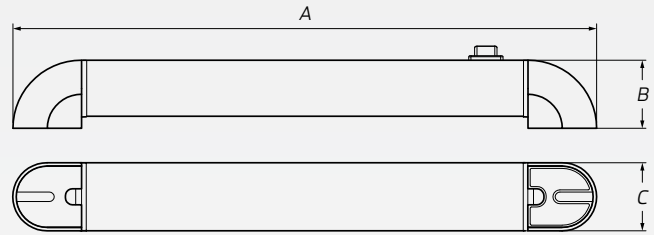

**NARVA**® LED Interior Lamp w/ Swivel  
THE VISION TO GO FURTHER #87662, 87664

www.narva.com.au

**DESCRIPTION**

9 - 33V high powered compact interior light. Incredibly versatile with 180° rotation for easy light adjustment. Powered by 4000K LED's with smooth wide light spread. Ultra low current draw.

Ideal for RV & vehicle applications.

**FEATURES**

- High powered compact interior light
- Multi voltage input, accepts 9 - 33 Volt
- Equipped with 180° swivel rotation for easy adjustment
- Powered by 4000K LED's & smooth wide spread lens
- Ultra low current draw
- Ideal for RV, caravans & motor homes

**TECHNICAL SPECIFICATIONS**

<b>Voltage Range</b>	• 9 - 33 Volt	<b>Current Draw</b>	• 0.14A @ 12V, 0.07A @ 24V (P/N: 87662) • 0.28A @ 12V, 0.13A @ 24V (P/N: 87664)
<b>Function</b>	• LED interior lamp with swivel	<b>Switch</b>	• On/off switch
<b>Swivel Range</b>	• 180°		
<b>LED Temperature</b>	• 4000K		

**PART NUMBER**

Part Number.	Width (A)	Height (B)	Deep (C)	LED Count	Description
87662	187mm	35mm	30mm	4 LED's	9-33V LED interior lamp with 180° swivel bracket & on/off button
87664	255mm	35mm	30mm	8 LED's	9-33V LED interior lamp with 180° swivel bracket & on/off button