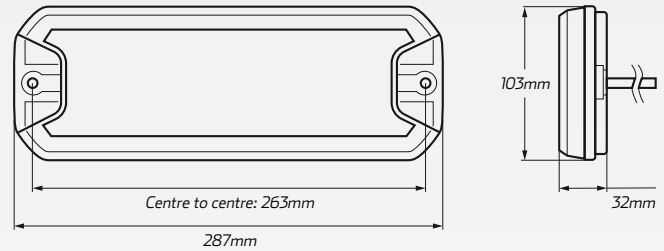

NARVA® Model 72
THE VISION TO GO FURTHER
Combination Lamps
#97202 / #97210 / #97212

www.narva.com.au

DESCRIPTION

9-33 Volt LED model 72 combination lamp with built in reflector. Features a hardened acrylic lens, ensuring protection against chemical and UV. Equipped with IP68 + IP69K weatherproof protection, vibration resistance and a 0.5m hard wired cable.

Ideal for just about any applications.
Mounted from the front in key 284 x 110mm footprint.

FEATURES

- Equipped with hardened acrylic lens providing protection against chemical & UV resistance
- More space for each functions compared to other similar lamps
- ADR approved & IP68 + IP69K rated protection
- Signature tail light pipe, stylish appearance at night
- Mounted from the front in key 284 x 110mm footprints
- Surface mount from the front with adjustable bolt pattern, also suit smaller 222 x 96mm footprint for increased versatility

TECHNICAL SPECIFICATIONS

Voltage	• 9 - 33 Volt
IP Rating	• IP68 + IP69K rated
Cable Wiring	• Pre-wired with 0.5m hard wire cable
Lens Material	• Hardened acrylic lens
Dimensions	• 287mm L x 103mm W x 32mm D

Mounting	• 263mm centre to centre
Current Draw	<ul style="list-style-type: none"> • Tail: 0.4 Amps at 12 Volt • Stop: 0.3 Amps at 12 Volt • Indicator: 0.1 Amps at 12 Volt • Indicator (97202): 0.3 Amps at 12 Volt • Reverse: 0.1 Amps at 12 Volt • Night Light: 0.4 Amps at 12 Volt