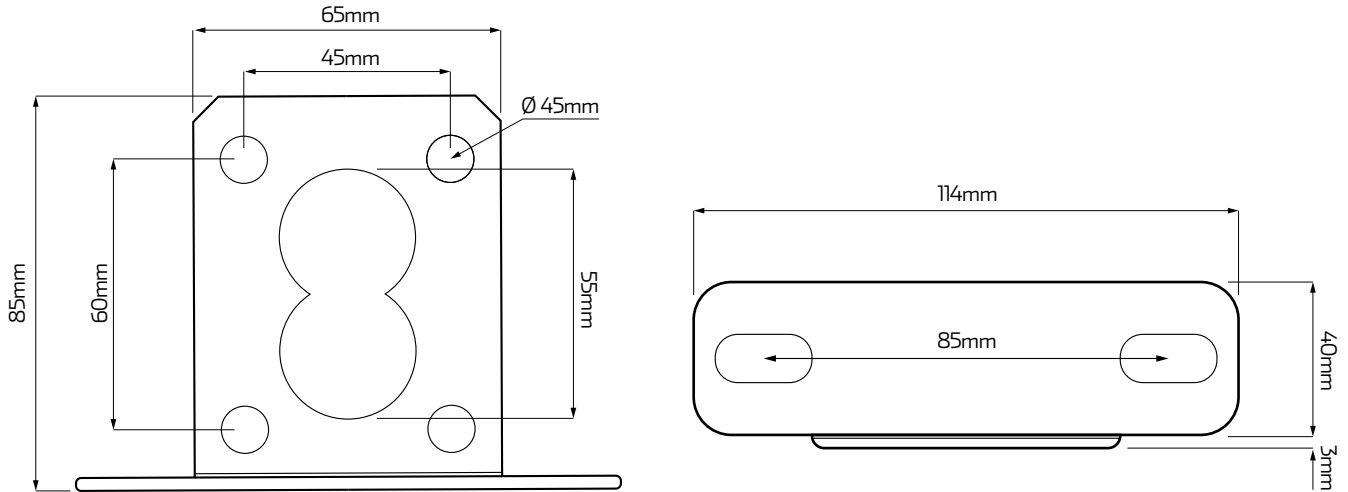

CAT STYLE RECEPTACLE BRACKET

Dimension Diagram

Dimensions*:

*Allowance of +/- 1mm.

*To avoid warranty issues QVEE recommends our products are fitted by a qualified Auto Electrician.