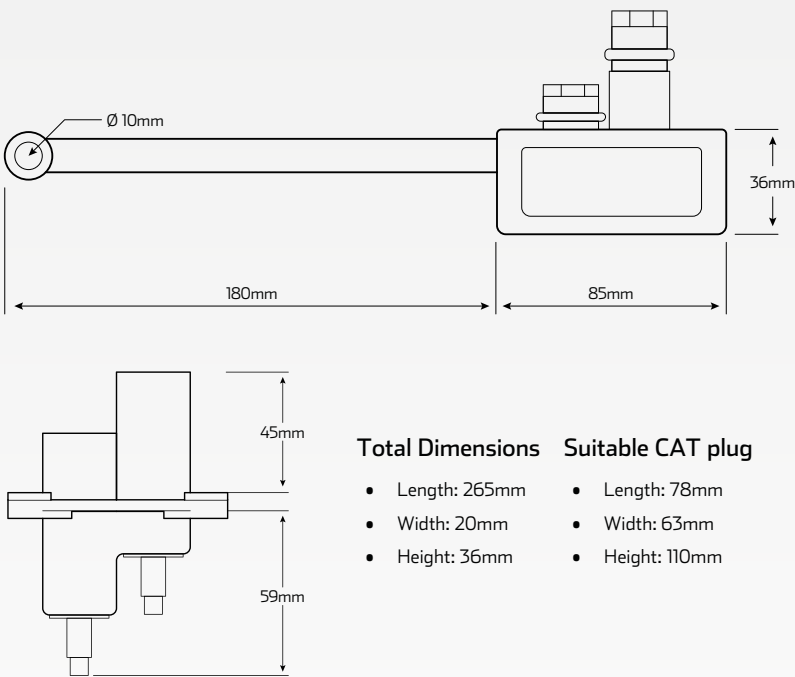

**QVEE** Cat Style Receptacle Cover  
AUTOMOTIVE | MINING | MARINE #CATCOVER

www.qvee.com.au

**DESCRIPTION**

CAT style jump start receptacle cover. Keeps dust and moisture from damaging connections while not in use. Offers a quick and easy connection. Ideal for use on applications where battery terminal access is limited.  
For use with QVEE's CAT style jump start receptacle (CATJS).

**DIMENSIONS**

Specifically designed to suit QVEE's CAT style accessories

**TECHNICAL SPECIFICATIONS**

<b>Cable Size</b>	• 70mm <sup>2</sup>	<b>Dimensions</b>	• 265mm L x 20mm W x 36mm H
<b>Housing Material</b>	• PVC	<b>Operating Temperature</b>	• -20°C to 105°C
<b>Housing Colour</b>	• Black	<b>Approvals</b>	• UL, RoHS