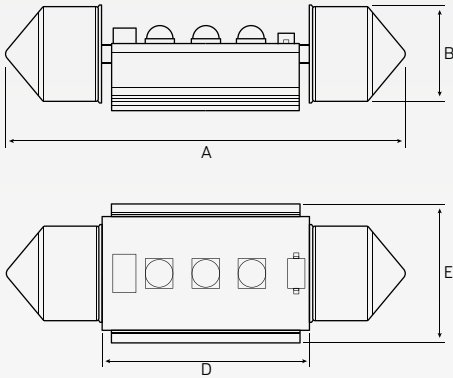

Colour Temperature Scale

12V - 14.5V

180 lumens

180° Beam

10 YEAR WARRANTY

DIMENSIONS

- A: 36mm
- B: 9mm
- C: 10mm
- D: 19mm
- E: 13mm

Active

Product comes in a blister pack

TECHNICAL SPECIFICATIONS

LED Quantity	• 3 SMD LED's
Voltage	• 12 - 14.5 Volt
Effective Lumens	• 180 Lumens
Function	• Festoon Lamp
Current Draw	• 0.19 Amp @ 12 Volt

Colour Temperature	• 6500K
LED Lifespan	• 50,000 Hours
Beam Angle	• 180°
Beam Colour	• Cool White
Warranty	• 10 Year Warranty