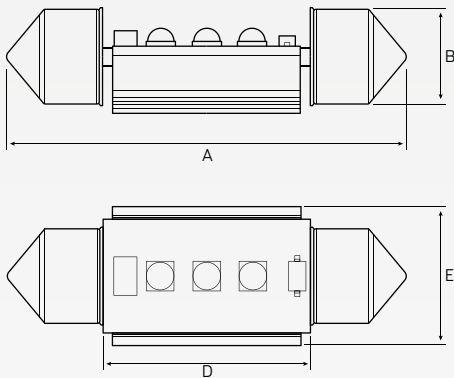

### DIMENSIONS

- A: 39mm
- B: 9mm
- C: 10mm
- D: 22mm
- E: 13mm

Active

Product comes in a blister pack