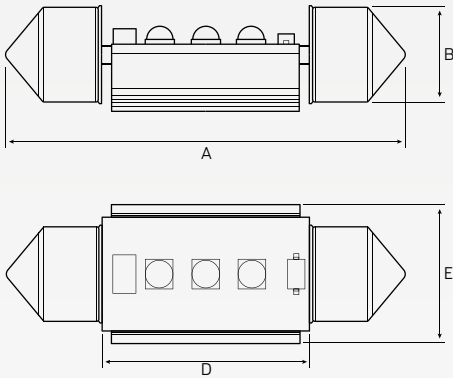

### DIMENSIONS

- A: 42mm
- B: 9mm
- C: 10mm
- D: 25mm
- E: 13mm

Active

Product comes in a blister pack