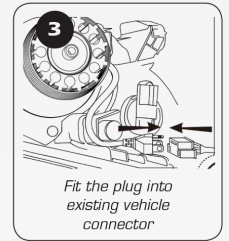

Comes in a twin blister pack

DIMENSIONS

Dimensions

- Height: 79mm
- Diameter: 40mm

INSTALLATION INSTRUCTIONS

Important: Original manufacturers rubber or plastic lamp dust covers may need to be modified or adjusted to accommodate these lamps

TECHNICAL SPECIFICATIONS

Function	• Single Beam Headlight
Dimensions	• 79mm H x 40mm Ø
Raw Lumens	• 10,000 Lumens (pair)
Effective Lumens	• 5,000 Lumens (pair)
Voltage	• Multivolt 9-32 Volt
Current Draw	• 1.6 Amp @ 13.8 Volt