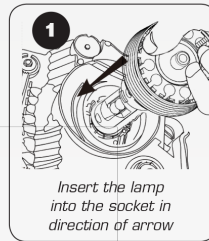

Comes in a twin blister pack

DIMENSIONS

Dimensions

- Height: 79mm
- Diameter: 40mm

INSTALLATION INSTRUCTIONS

Important: Original manufacturers rubber or plastic lamp dust covers may need to be modified or adjusted to accommodate these lamps

TECHNICAL SPECIFICATIONS

Function	• Single Beam Headlight
Dimensions	• 79mm H x 40mm Ø
Raw Lumens	• 10,000 Lumens (pair)
Effective Lumens	• 5,000 Lumens (pair)
Voltage	• Multivolt 9-32 Volt
Current Draw	• 1.6 Amp @ 13.8 Volt