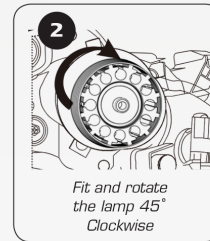

Comes in a twin blister pack

DIMENSIONS

Dimensions

- Height: 79mm
- Diameter: 40mm

INSTALLATION INSTRUCTIONS

Important: Original manufacturers rubber or plastic lamp dust covers may need to be modified or adjusted to accommodate these lamps

TECHNICAL SPECIFICATIONS

Function	• Single Beam Headlight
Dimensions	• 79mm H x 40mm Ø
Raw Lumens	• 10,000 Lumens (pair)
Effective Lumens	• 5,000 Lumens (pair)
Voltage	• Multivolt 9-32 Volt
Current Draw	• 1.6 Amp @ 13.8 Volt