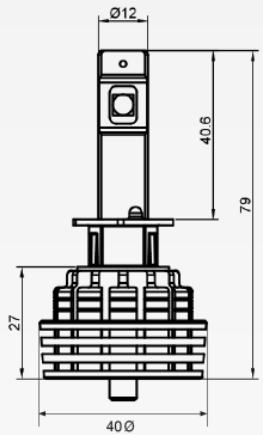

Comes in a twin blister pack

DIMENSIONS

Dimensions

- Height: 79mm
- Diameter: 40mm

INSTALLATION INSTRUCTIONS

Important: Original manufacturers rubber or plastic lamp dust covers may need to be modified or adjusted to accommodate these lamps

TECHNICAL SPECIFICATIONS

Function	• Single Beam Headlight
Dimensions	• 79mm H x 40mm Ø
Raw Lumens	• 10,000 Lumens (pair)
Effective Lumens	• 5,000 Lumens (pair)
Voltage	• Multivolt 9-32 Volt
Current Draw	• 1.6 Amp @ 13.8 Volt

Colour Temperature	• 6,500K
Cable Fixed	• 200mm with driver and H1 plug
LED Quantity	• 9 x 3 Watts / Cluster
Base Material	• Aluminium
IP Rating	• IP67 Rated
Warranty	• 2 Year Warranty