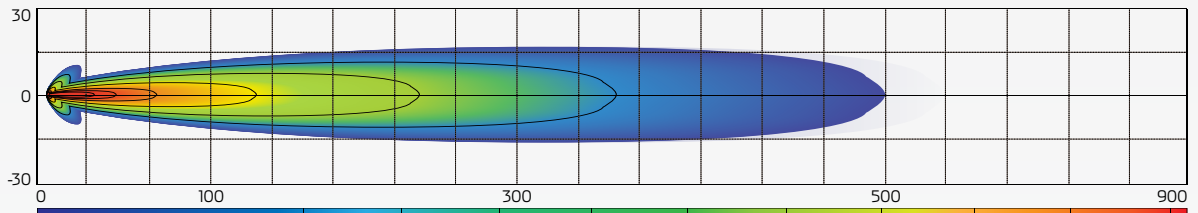

Comes supplied with white protective covers.

FEATURES

DIMENSIONS

IN THE BOX

- 1 x 12V, 100W Halogen Driving Lights
- 1 x White Protective Covers
- Wiring Kit (for each lamps)

BEAM COVERAGE
Data for a pair of lights

TECHNICAL SPECIFICATIONS

Voltage Range	• 12 / 24 Volt (Based of installed globes)	Dimensions	• 165mm Dia x 183mm H x 67mm D
Wattage	• 100W (Based of supplied globes)	Mounting	• Upright
Beam Type	• Spot Beam	Accessories	• White protective covers (polycarbonate) • Wiring & mounting kit
Globe Type	• H3 Halogen globe		
Beam Distance	• 500m @ 1 Lux		