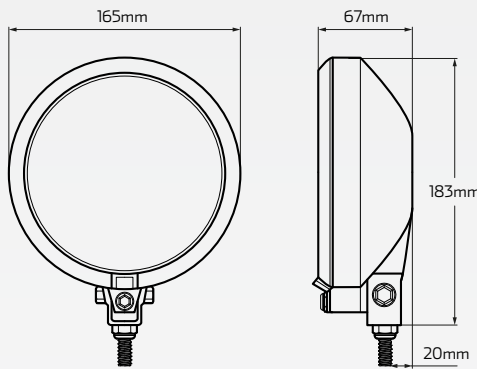

**12V 100W 160 Series
Halogen Spotlight**

#H1345

www.hella.com

DESCRIPTION

12V, 100W Halogen driving light kit. Comes fitted with H3 12V halogen globes. Compact design perfect for limited space applications. Produces up to 500m beam at 1 Lux.

Comes supplied with white protective covers.

FEATURES

DIMENSIONS

IN THE BOX

- 1 x 12V, 100W Halogen Driving Lights
- 1 x White Protective Covers
- Wiring Kit (for each lamps)

BEAM COVERAGE
Data for a pair of lights

TECHNICAL SPECIFICATIONS

Voltage Range	• 12 / 24 Volt (Based of installed globes)	Dimensions	• 165mm Dia x 183mm H x 67mm D
Wattage	• 100W (Based of supplied globes)	Mounting	• Upright
Beam Type	• Spot Beam	Accessories	• White protective covers (polycarbonate) • Wiring & mounting kit
Globe Type	• H3 Halogen globe		
Beam Distance	• 500m @ 1 Lux		